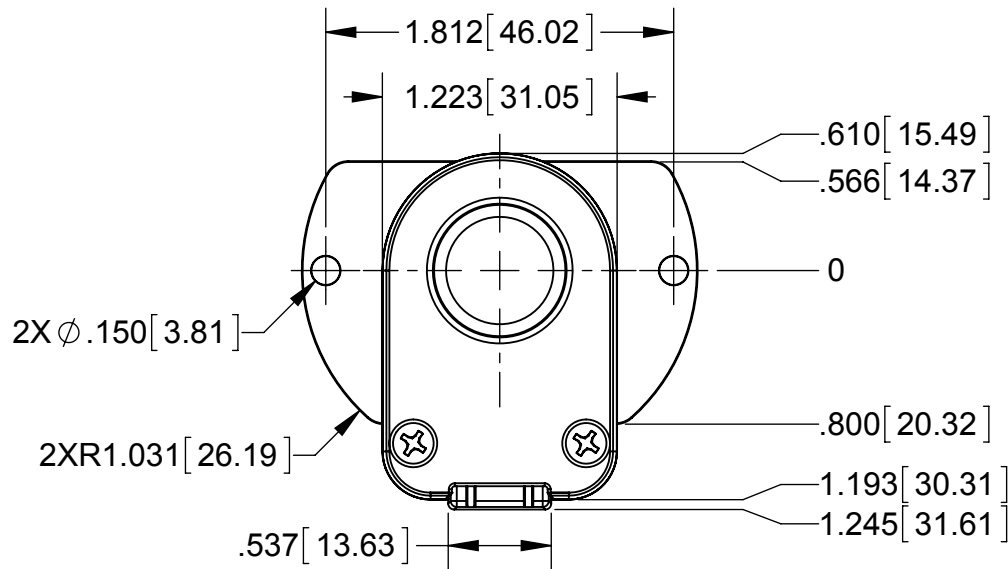

# H5 Ball Bearing Optical Shaft Encoder

**SINGLE-ENDED  
VERSION SHOWN**

**SINGLE-ENDED VERSION**

**DIFFERENTIAL VERSION**

.025 SQUARE PINS  
MATES TO CON-FC5

.025 SQUARE PINS  
MATES TO CON-FC10