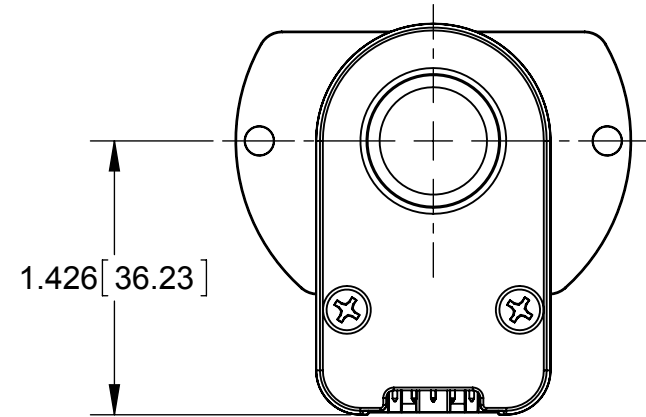

# H5 Ball Bearing Optical Shaft Encoder

**SINGLE-ENDED  
VERSION SHOWN**

**SINGLE-ENDED VERSION**

**DIFFERENTIAL VERSION**

.025 SQUARE PINS  
MATES TO CON-FC5

.025 SQUARE PINS  
MATES TO CON-FC10