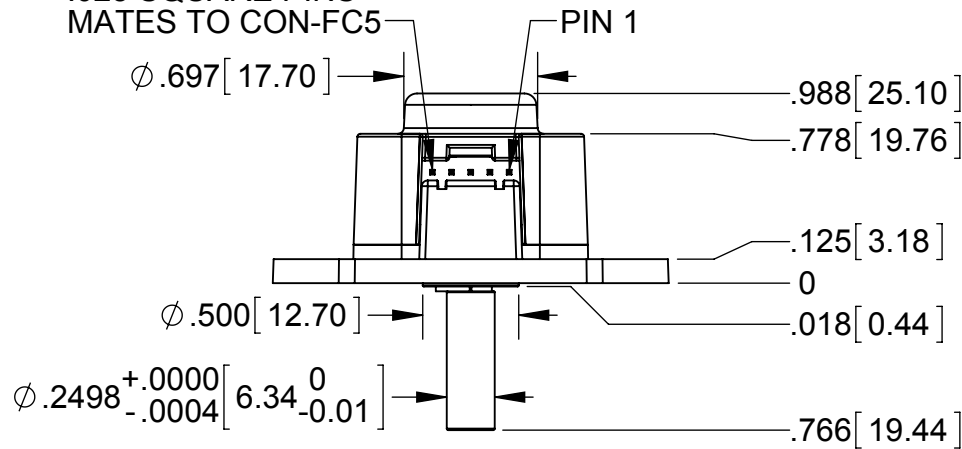

# H5 Ball Bearing Optical Shaft Encoder

**SINGLE-ENDED  
VERSION SHOWN**

**SINGLE-ENDED VERSION**

**DIFFERENTIAL VERSION**

.025 SQUARE PINS  
MATES TO CON-FC5

.025 SQUARE PINS  
MATES TO CON-FC10