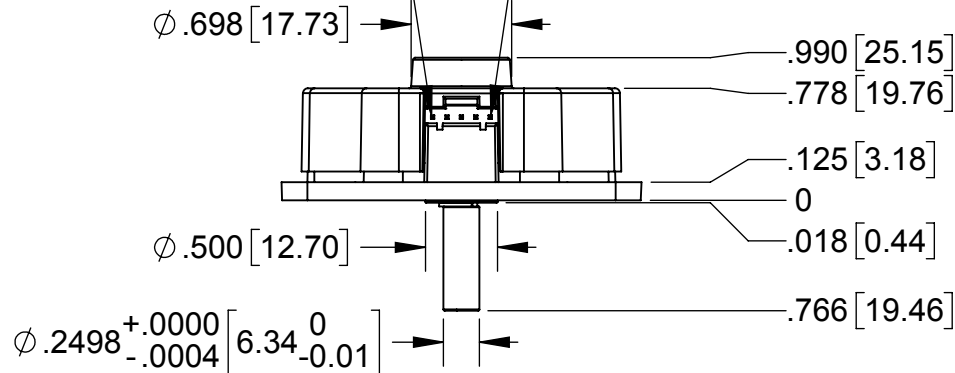

## SINGLE-ENDED VERSION

**SINGLE-ENDED  
VERSION SHOWN**

## DIFFERENTIAL VERSION

.025 SQUARE PINS

MATES TO CON-FC5

PIN 1

.025 SQUARE PINS

MATES TO CON-FC10

PIN 1

PIN 2