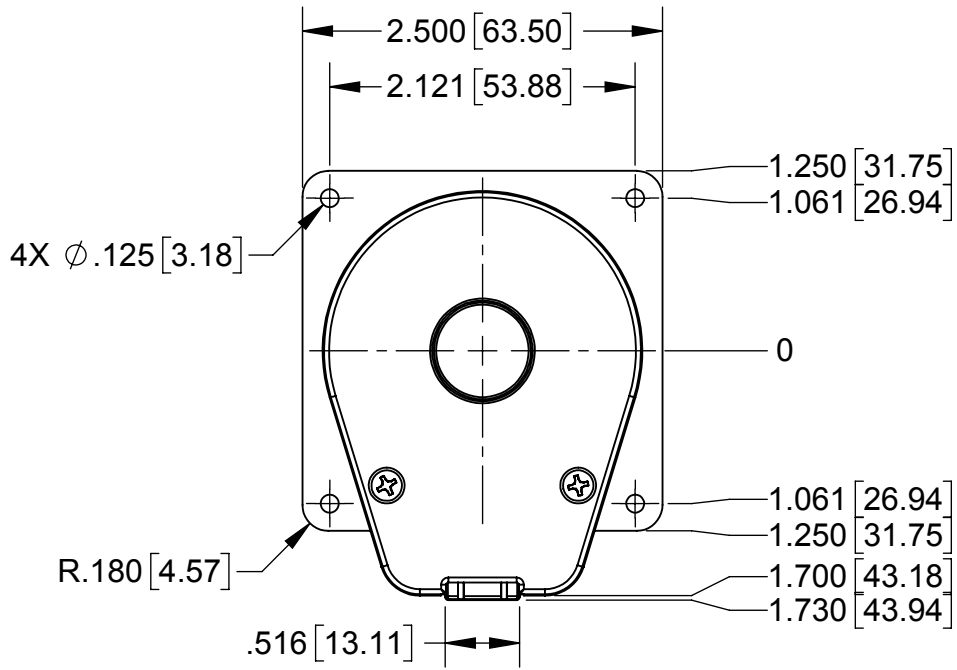

H6 Ball Bearing Optical Shaft Encoder

RELEASE DATE: 08/05/2019

SINGLE-ENDED VERSION