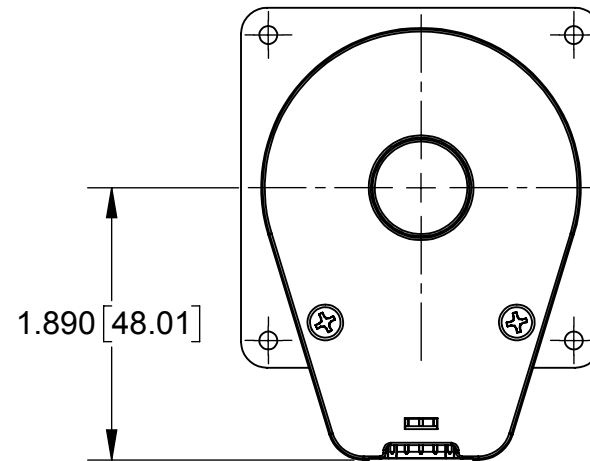

# H6 Ball Bearing Optical Shaft Encoder

RELEASE DATE: 08/05/2019

## SINGLE-ENDED VERSION

**SINGLE-ENDED  
VERSION SHOWN**

## DIFFERENTIAL VERSION

.025 SQUARE PINS

MATES TO CON-FC5

PIN 1

.025 SQUARE PINS

MATES TO CON-FC10

PIN 1

PIN 2