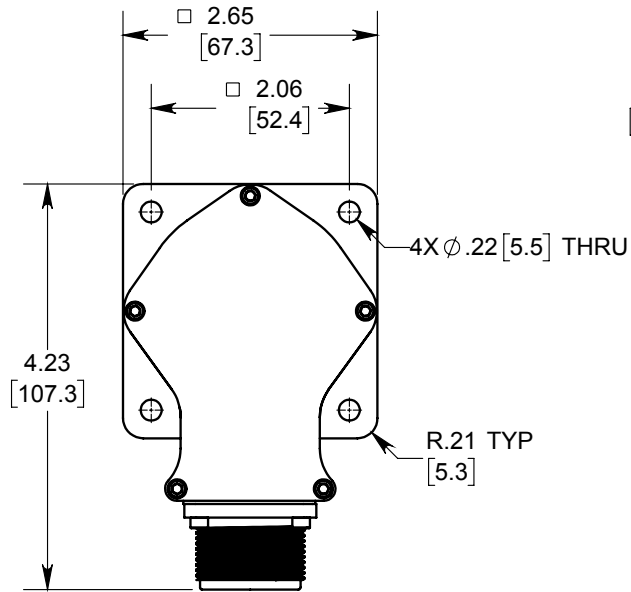

# HD25 Industrial Incremental Shaft Encoder

RELEASE DATE: 7/11/2017

7-PIN CONNECTOR

10-PIN CONNECTOR