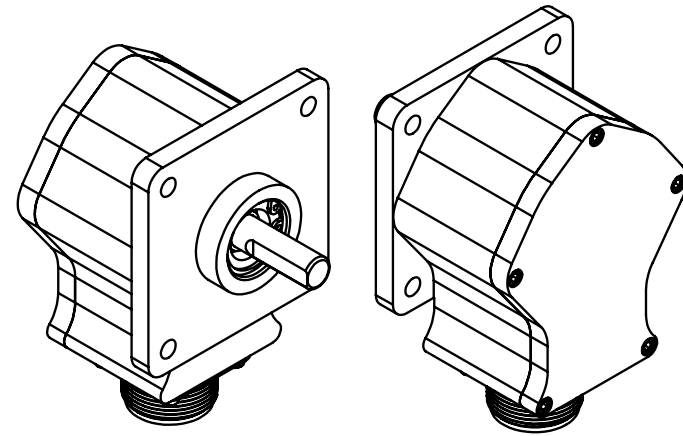

# HD25 Industrial Incremental Shaft Encoder

RELEASE DATE: 7/11/2017

7-PIN CONNECTOR

10-PIN CONNECTOR