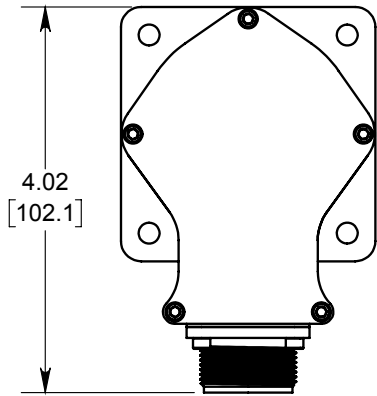

# HD25 Industrial Incremental Shaft Encoder

RELEASE DATE: 7/11/2017

7-PIN CONNECTOR

10-PIN CONNECTOR